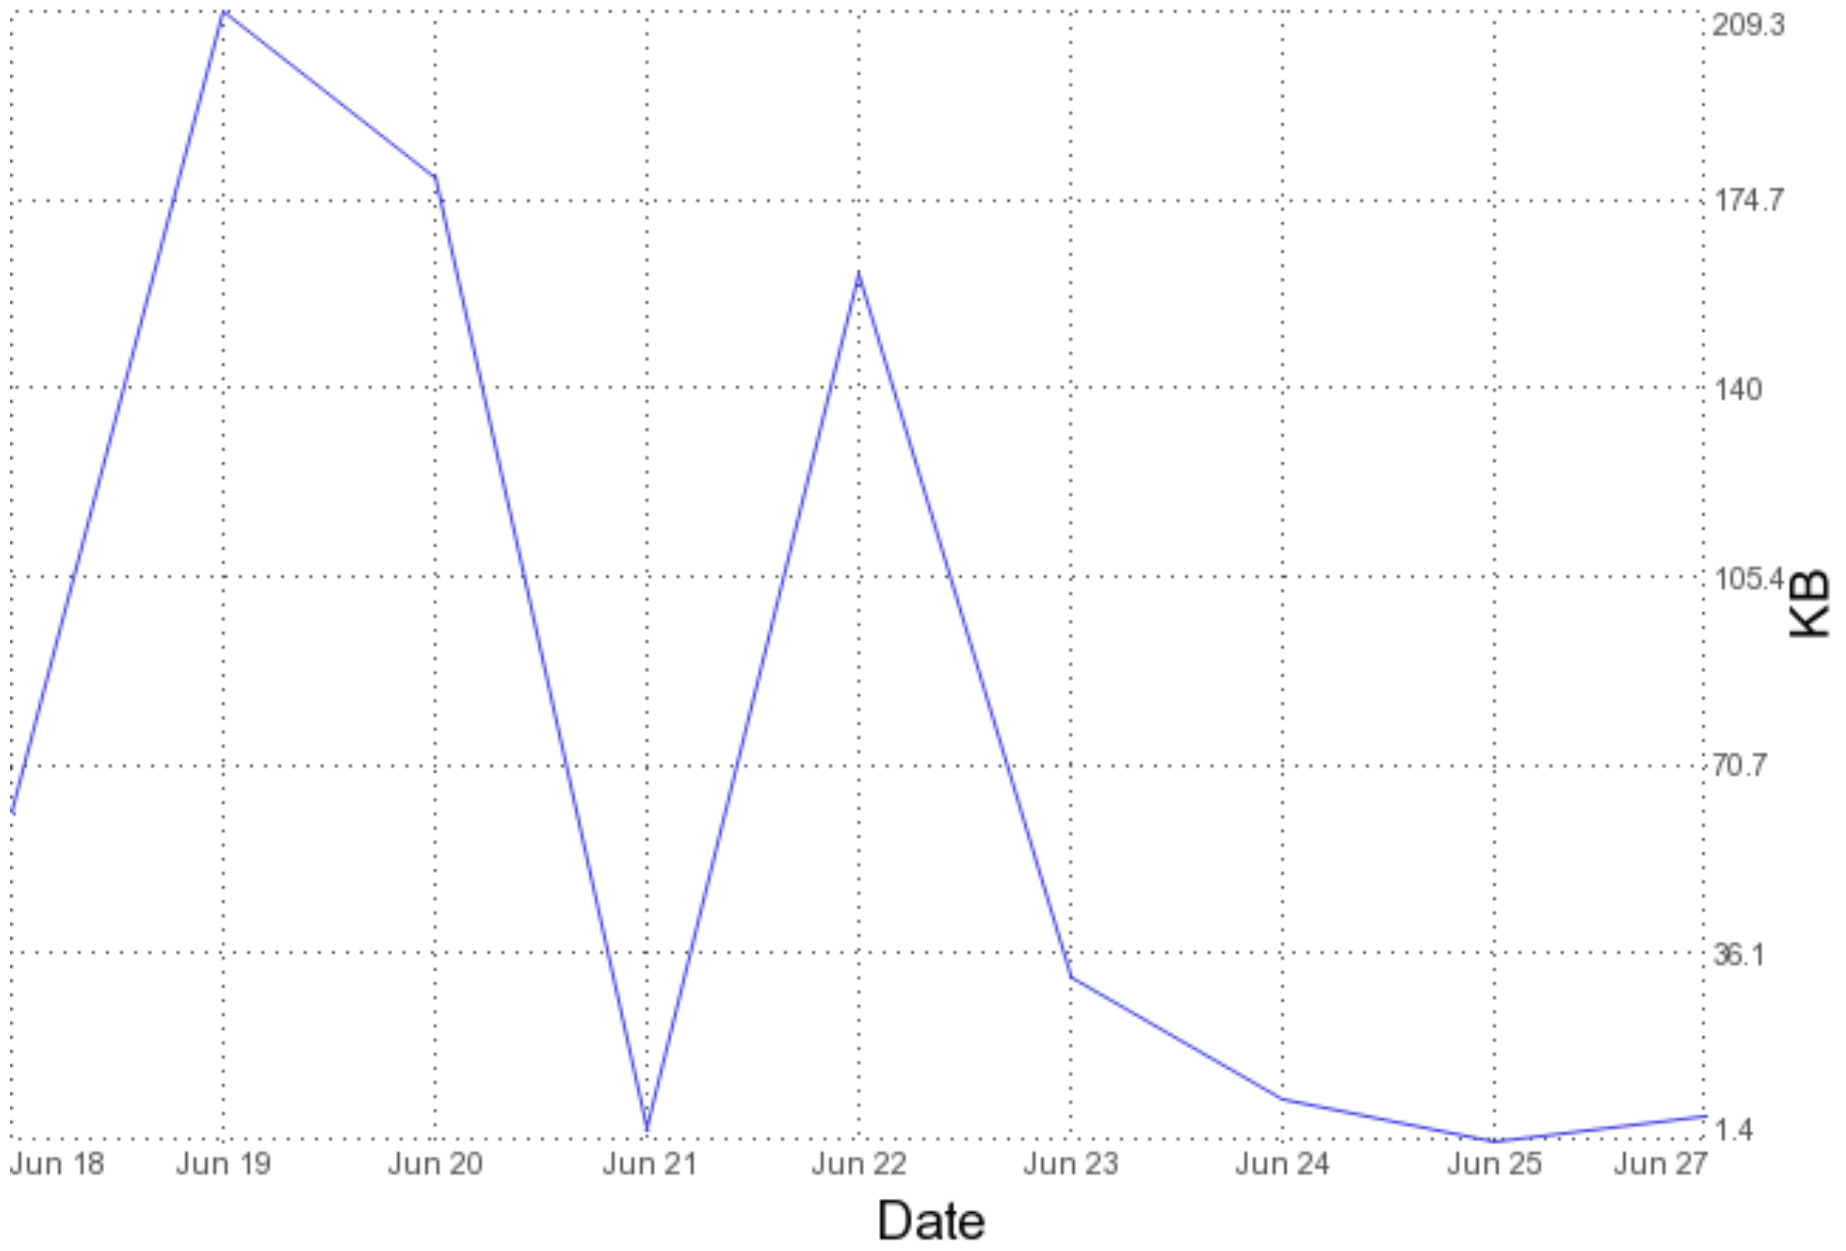

All fleet usage from 2008-06-18 to 2008-06-27, accumulated daily																			
	Total Usage						Request Breakdown												
	Incoming Data (KB)			Outgoing Data (KB)			Requests	Routes		Reroutes		Traces		Geocodes		Login/Config		Feedback	
Date	Successful	Failed	Average	Successful	Failed	Average	Total	#	%	#	%	#	%	#	%	#	%	#	%
June 18th, 2008	61.7KB	0KB	0.7KB	104.9KB	0KB	1.2KB	89	32	35.96%	0	0%	1	1.12%	48	53.93%	8	8.99%	0	0%
June 19th, 2008	207.7KB	1.5KB	0.6KB	327.5KB	1.2KB	1KB	336	15	4.46%	1	0.3%	5	1.49%	290	86.31%	25	7.44%	0	0%
June 20th, 2008	173.3KB	5.4KB	0.7KB	412.3KB	4.3KB	1.5KB	271	27	9.96%	15	5.54%	18	6.64%	146	53.87%	65	23.99%	0	0%
June 21st, 2008	3.5KB	0KB	0.6KB	5.1KB	0KB	0.9KB	6	0	0%	0	0%	0	0%	2	33.33%	4	66.67%	0	0%
June 23rd, 2008	159.9KB	0.8KB	0.6KB	351.3KB	0.6KB	1.4KB	250	35	14%	4	1.6%	0	0%	105	42%	106	42.4%	0	0%
June 24th, 2008	31.7KB	0KB	0.6KB	56.1KB	0KB	1.1KB	51	2	3.92%	0	0%	2	3.92%	20	39.22%	27	52.94%	0	0%
June 25th, 2008	9.2KB	0KB	0.6KB	16.8KB	0KB	1.1KB	15	1	6.67%	0	0%	0	0%	7	46.67%	7	46.67%	0	0%
June 26th, 2008	1.4KB	0KB	0.7KB	1.4KB	0KB	0.7KB	2	0	0%	0	0%	0	0%	0	0%	1	50%	1	50%
June 27th, 2008	4.5KB	1.5KB	0.9KB	11.2KB	1.2KB	1.8KB	7	2	28.57%	0	0%	0	0%	4	57.14%	1	14.29%	0	0%
Data / Count Totals	652.9KB	9.3KB		1286.6KB	7.3KB		1027	114		20		26		622		244		1	

Total Incoming

Total Outgoing

Total Requests