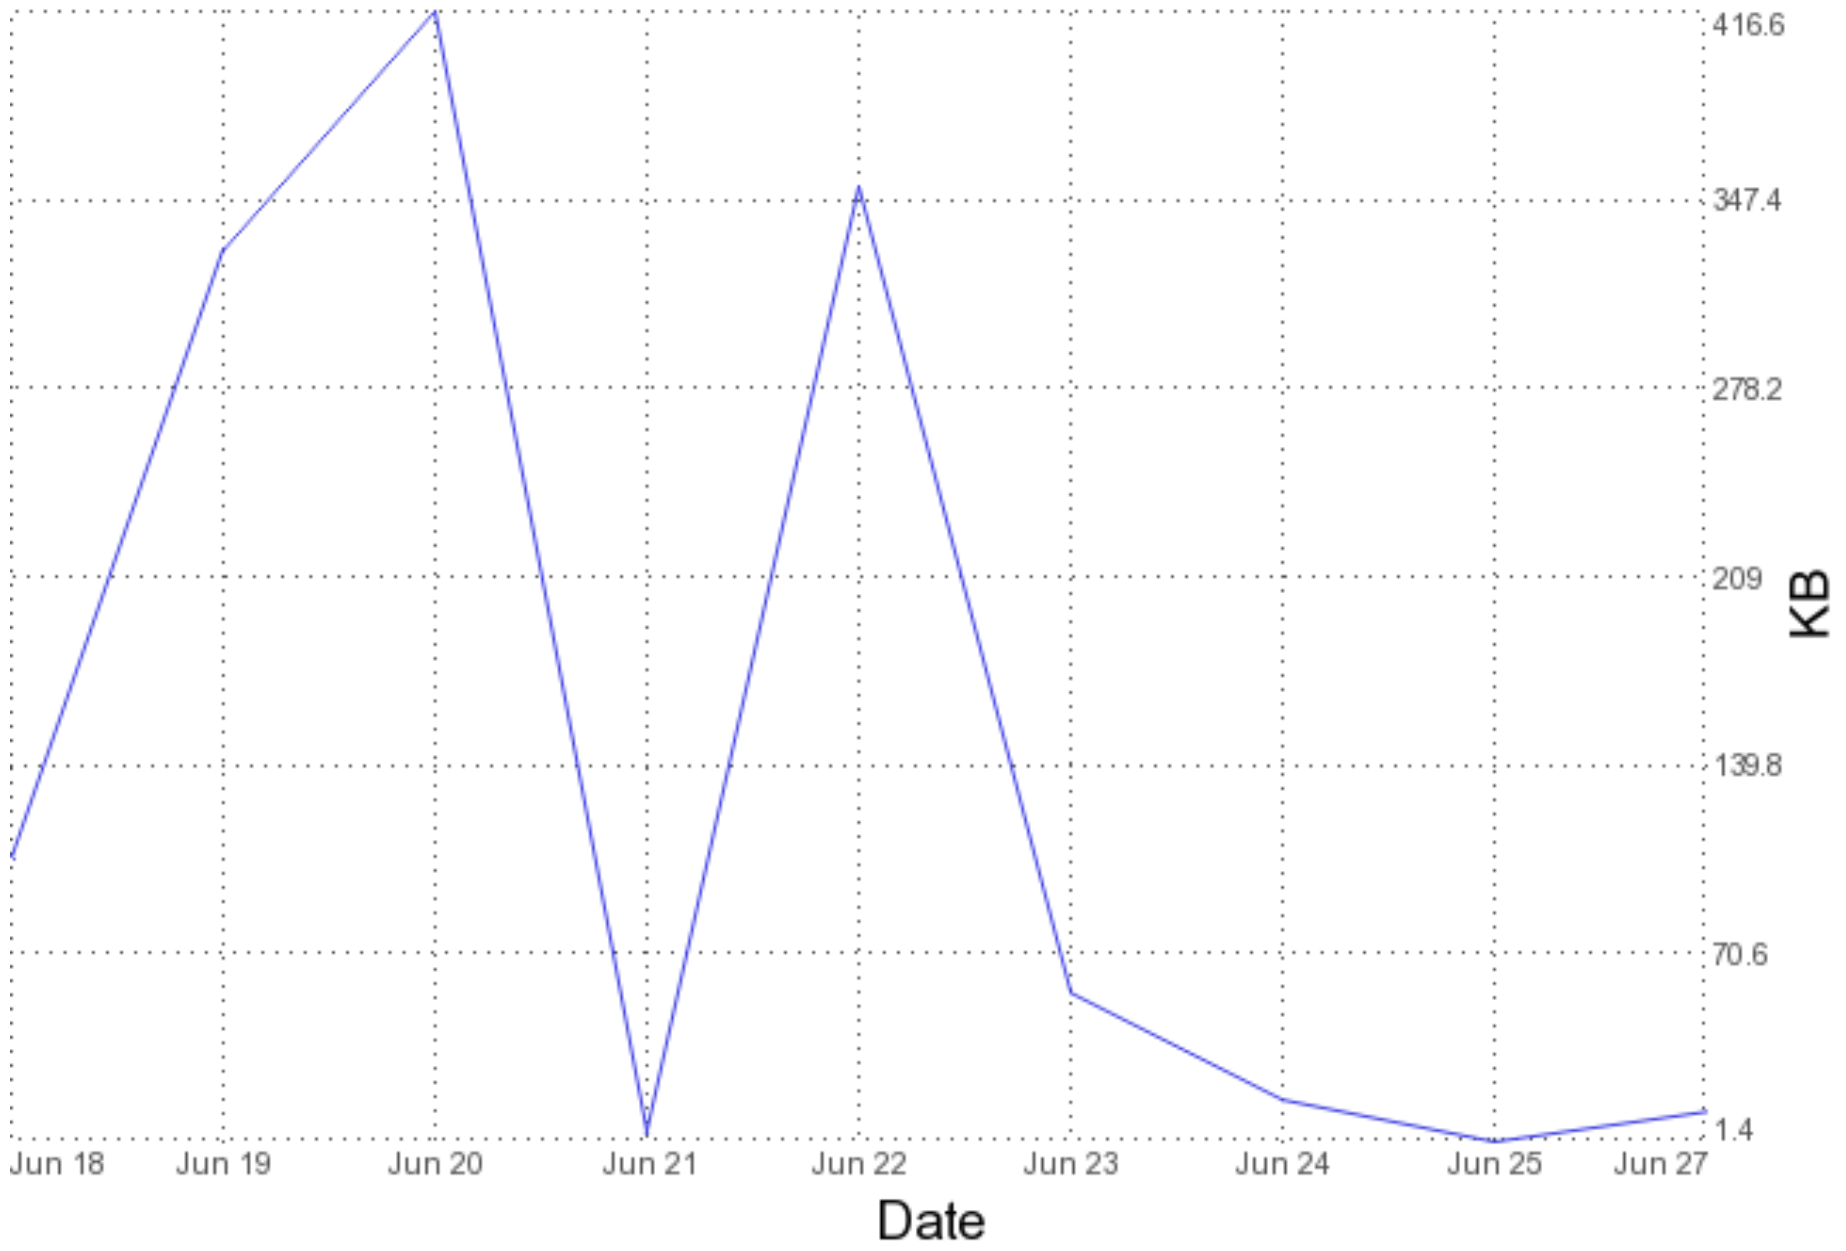

All fleet usage from 2008-06-18 to 2008-06-27, accumulated daily																			
	Total Usage						Request Breakdown												
	Incoming Data (KB)			Outgoing Data (KB)			Requests	Routes		Reroutes		Traces		Geocodes		Login/Config		Feedback	
Date	Successful	Failed	Average	Successful	Failed	Average	Total	#	%	#	%	#	%	#	%	#	%	#	%
June 18th, 2008	61.7KB	0KB	0.7KB	104.9KB	0KB	1.2KB	89	32	35.96%	0	0%	1	1.12%	48	53.93%	8	8.99%	0	0%
June 19th, 2008	207.7KB	1.5KB	0.6KB	327.5KB	1.2KB	1KB	336	15	4.46%	1	0.3%	5	1.49%	290	86.31%	25	7.44%	0	0%
June 20th, 2008	173.3KB	5.4KB	0.7KB	412.3KB	4.3KB	1.5KB	271	27	9.96%	15	5.54%	18	6.64%	146	53.87%	65	23.99%	0	0%
June 21st, 2008	3.5KB	0KB	0.6KB	5.1KB	0KB	0.9KB	6	0	0%	0	0%	0	0%	2	33.33%	4	66.67%	0	0%
June 23rd, 2008	159.9KB	0.8KB	0.6KB	351.3KB	0.6KB	1.4KB	250	35	14%	4	1.6%	0	0%	105	42%	106	42.4%	0	0%
June 24th, 2008	31.7KB	0KB	0.6KB	56.1KB	0KB	1.1KB	51	2	3.92%	0	0%	2	3.92%	20	39.22%	27	52.94%	0	0%
June 25th, 2008	9.2KB	0KB	0.6KB	16.8KB	0KB	1.1KB	15	1	6.67%	0	0%	0	0%	7	46.67%	7	46.67%	0	0%
June 26th, 2008	1.4KB	0KB	0.7KB	1.4KB	0KB	0.7KB	2	0	0%	0	0%	0	0%	0	0%	1	50%	1	50%
June 27th, 2008	4.5KB	1.5KB	0.9KB	11.2KB	1.2KB	1.8KB	7	2	28.57%	0	0%	0	0%	4	57.14%	1	14.29%	0	0%
Data / Count Totals	652.9KB	9.3KB		1286.6KB	7.3KB		1027	114		20		26		622		244		1	

Total Incoming

Total Outgoing

Total Requests